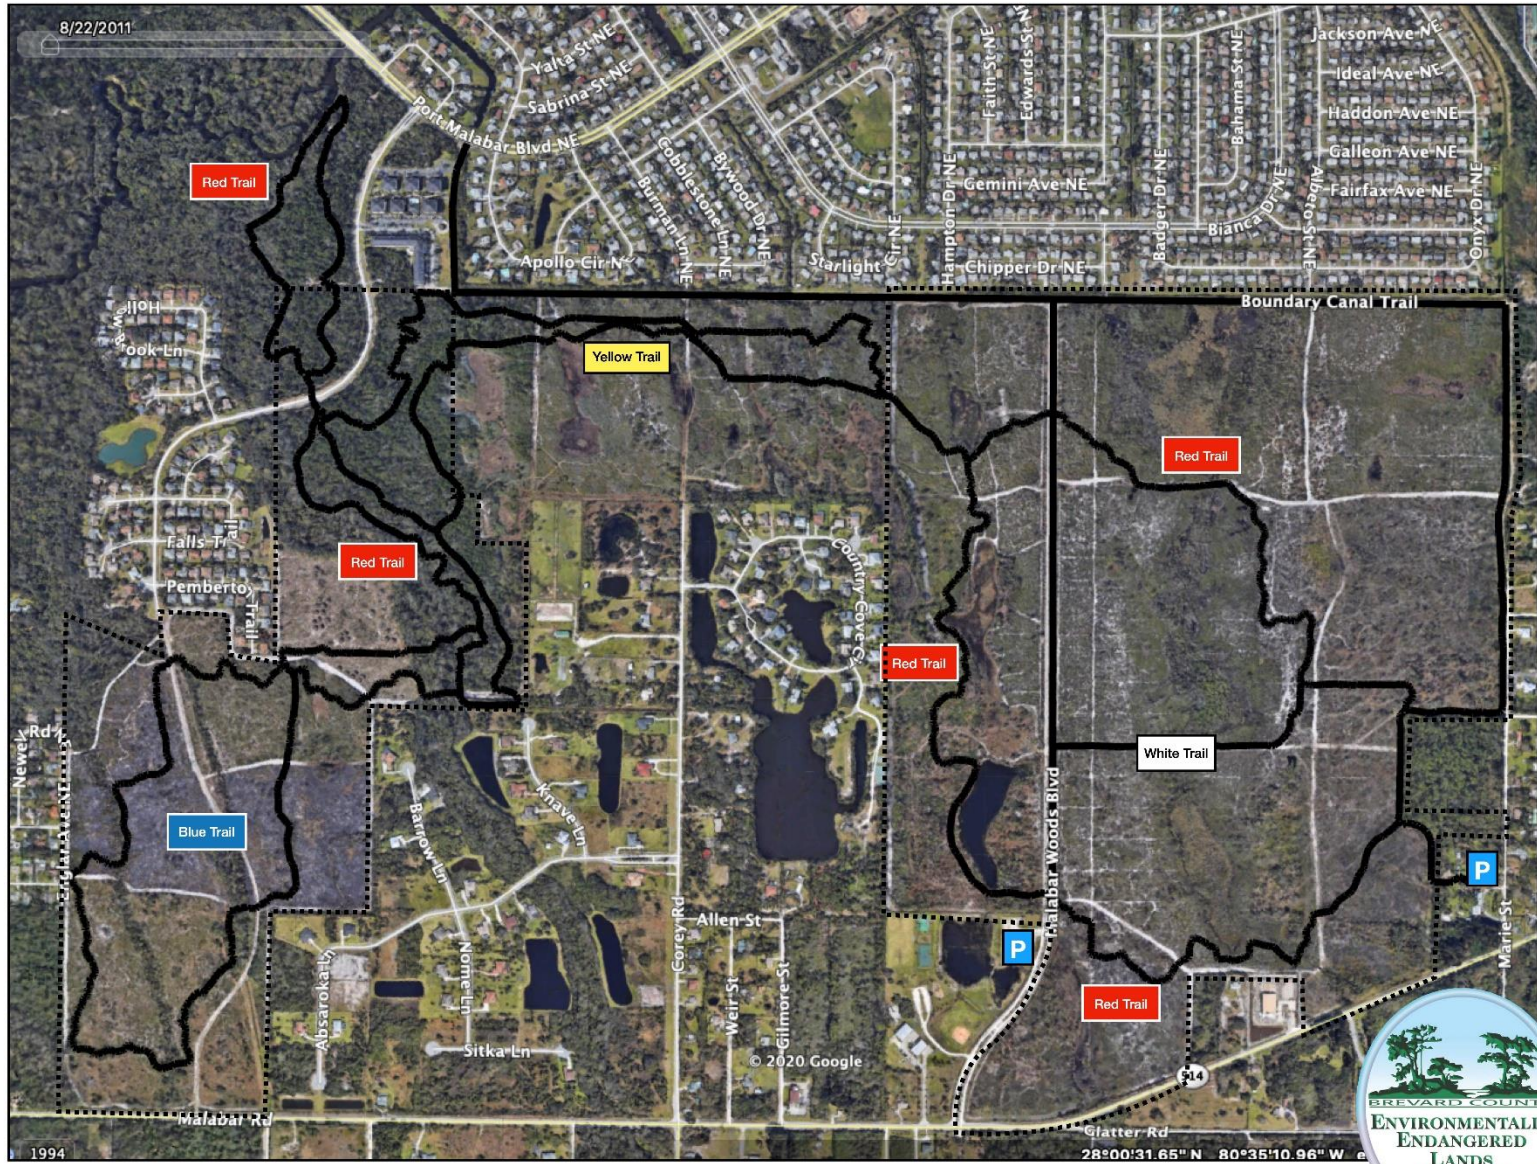

Malabar Scrub Sanctuary Trail Map

1501 Malabar Woods Boulevard, Malabar, FL 32950

www.eelbrevard.com