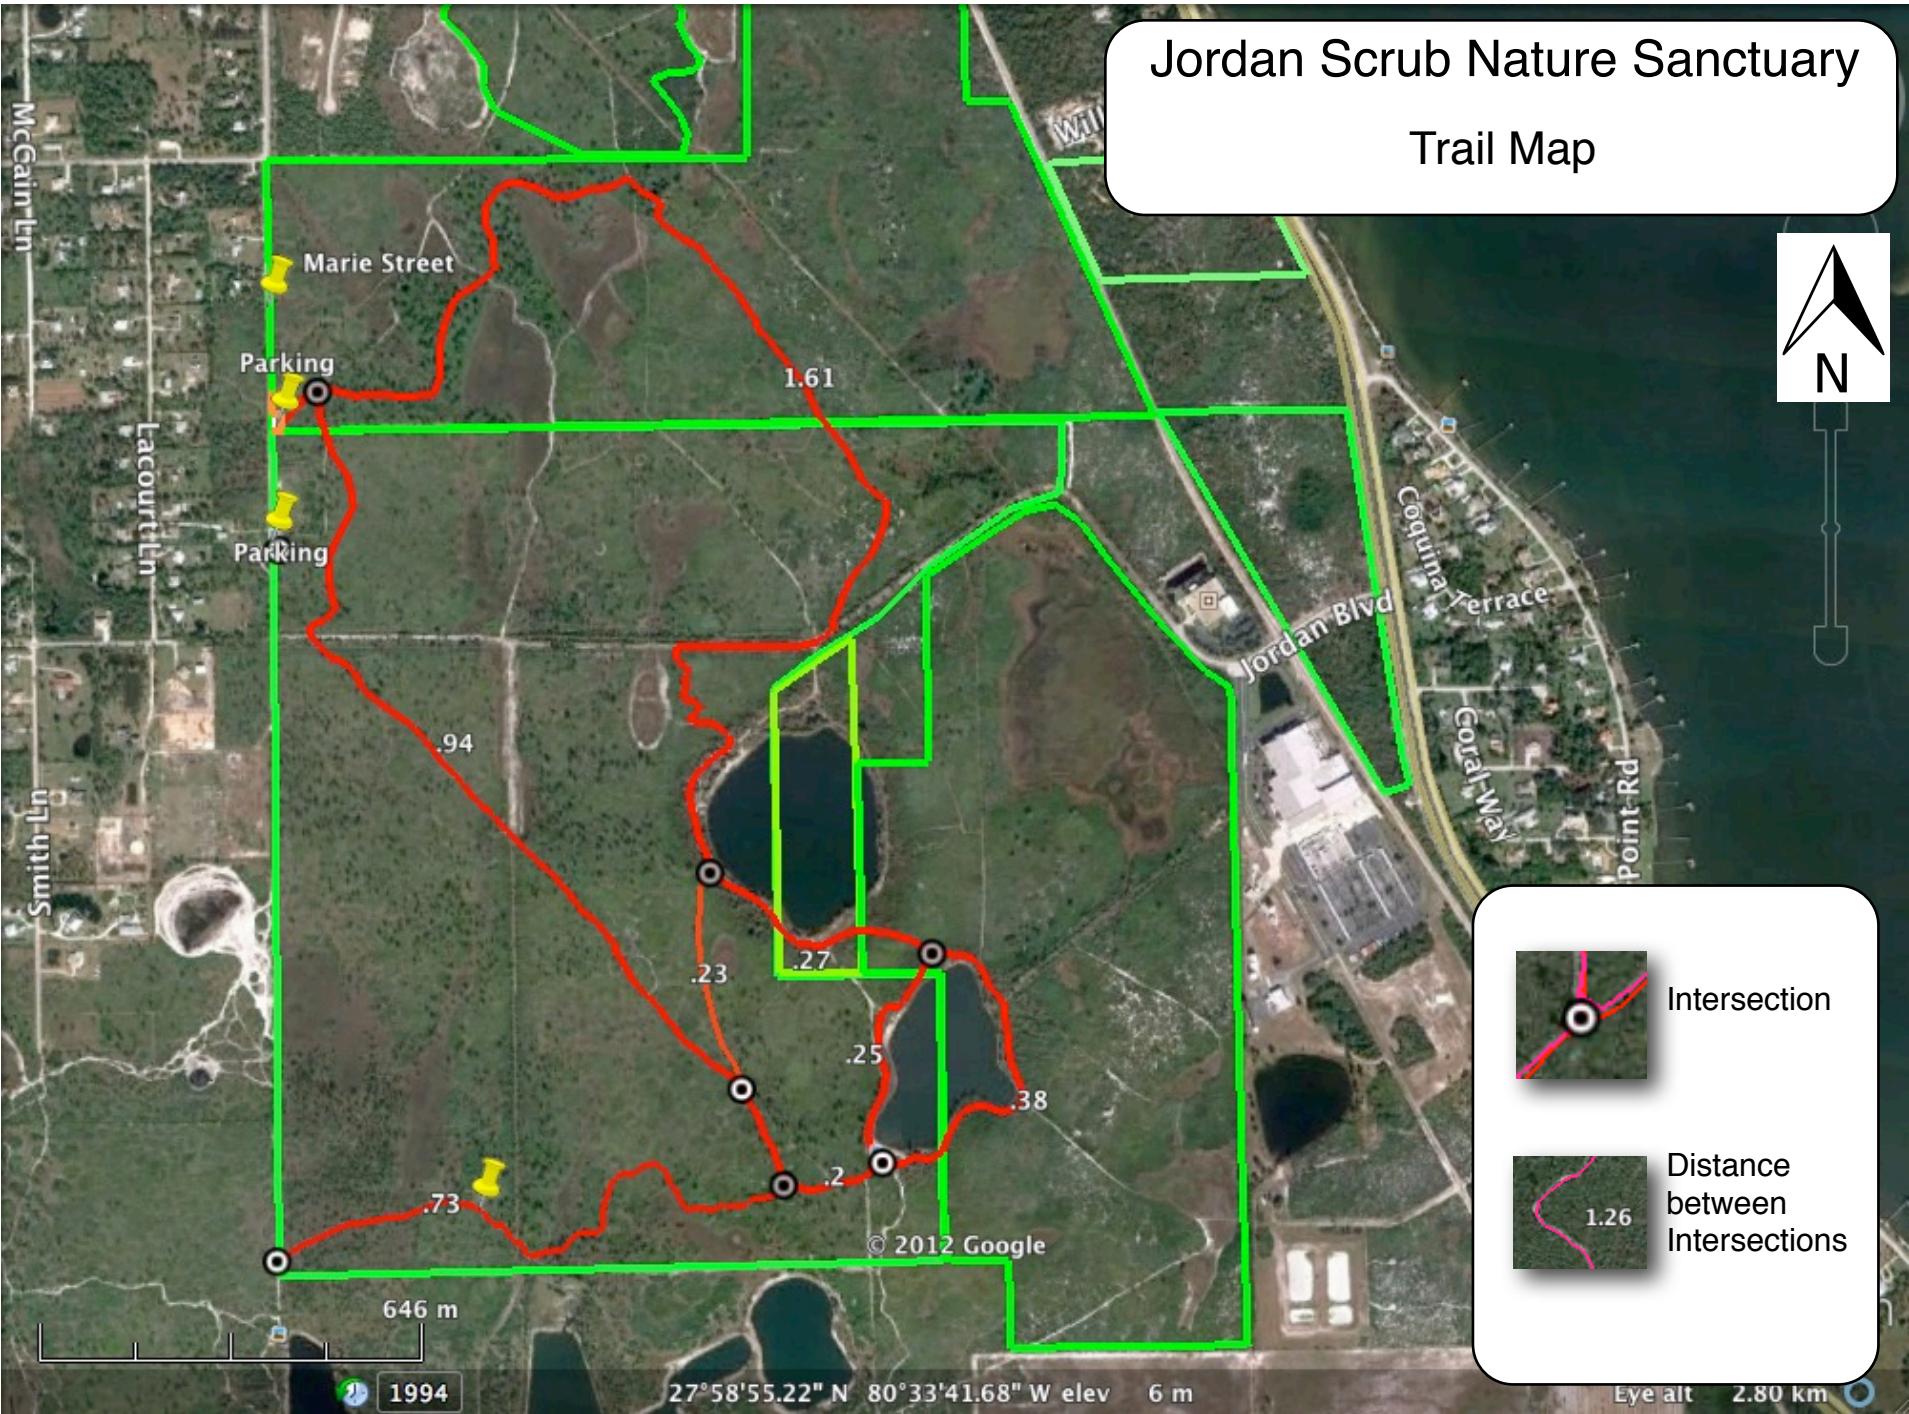

Jordan Scrub Nature Sanctuary

Trail Map

Intersection

Distance between Intersections
1.26